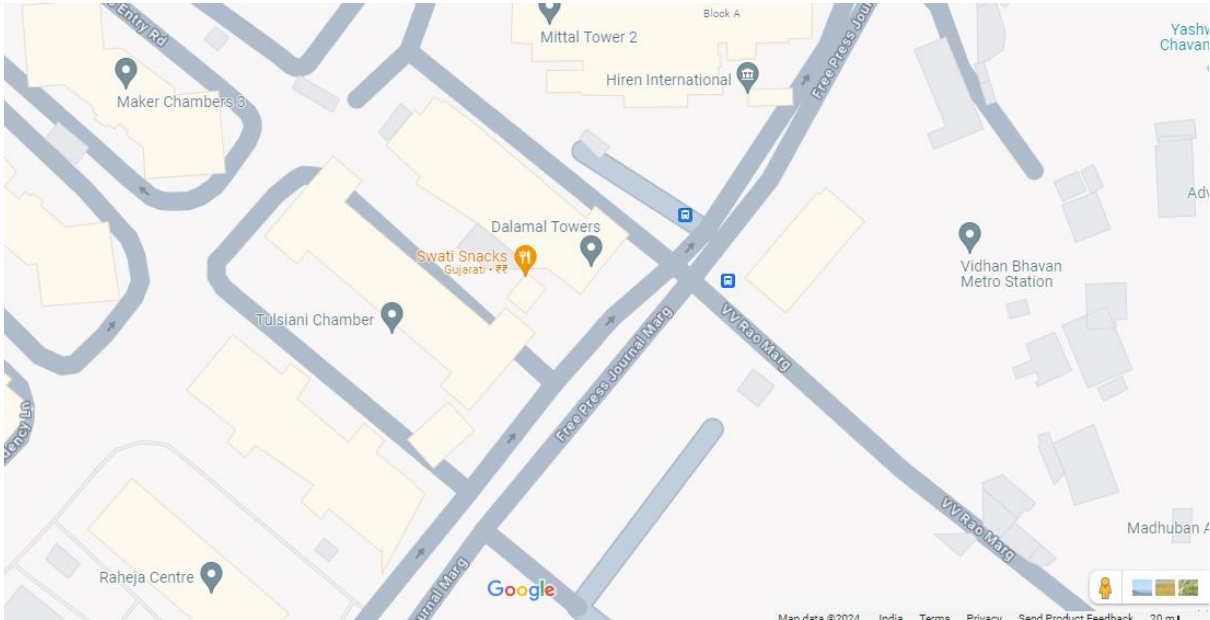

A well applauded and successful event is a combination of many elements coming together but of utmost priority during planning is identifying the right venue with an apt ambience. A venue which enhances the prestige of the organizer as a well-known and easily accessible address with all amenities. In today’s time any event has to be financially viable without compromising on quality of space, its service, comfort and technologically superior facilities. India ITME Society offers you the most unique combination of prime location, rich ambience, adaptable for multiple needs with comprehensive high-quality service at a competitive cost right in the heart of an elite business hub area of Mumbai at Nariman Point -The ITME CENTER

Easily accessible by Metro, or local train from Churchgate & CSMT via Road by Worli Sea Link, Atal Setu Bridge, Eastern Free way, Coastal Road & even by a Ferry, ITME Center is conveniently located & well connected with a taxi stand, Bombay Municipal Corporation car parking and Metro station right outside the premises.