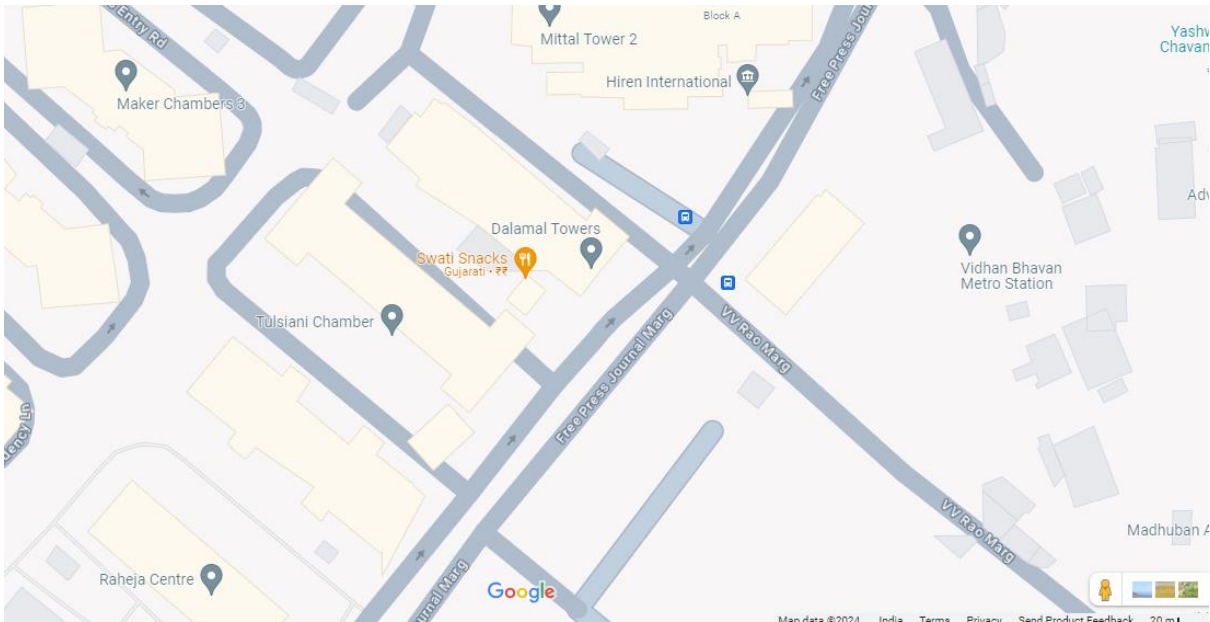

A well applauded and successful event is a combination of many elements coming together but of utmost priority during planning is identifying the right venue with an apt ambience. A venue which enhances the prestige of the organizer as a well-known and easily accessible address with all amenities. In today’s time any event has to be financially viable without compromising on quality of space, its service, comfort and technologically superior facilities. India ITME Society offers you the most unique combination of prime location, rich ambience, adaptable for multiple needs with comprehensive high-quality service at a competitive cost right in the heart of an elite business hub area of Mumbai at Nariman Point -The ITME CENTER

Easily accessible by Metro, or local train from Churchgate & CSMT via Road by Worli Sea Link, Atal Setu Bridge, Eastern Free way, Coastal Road & even by a Ferry, ITME Center is conveniently located & well connected with a taxi stand, Bombay Municipal Corporation car parking and Metro station right outside the premises.